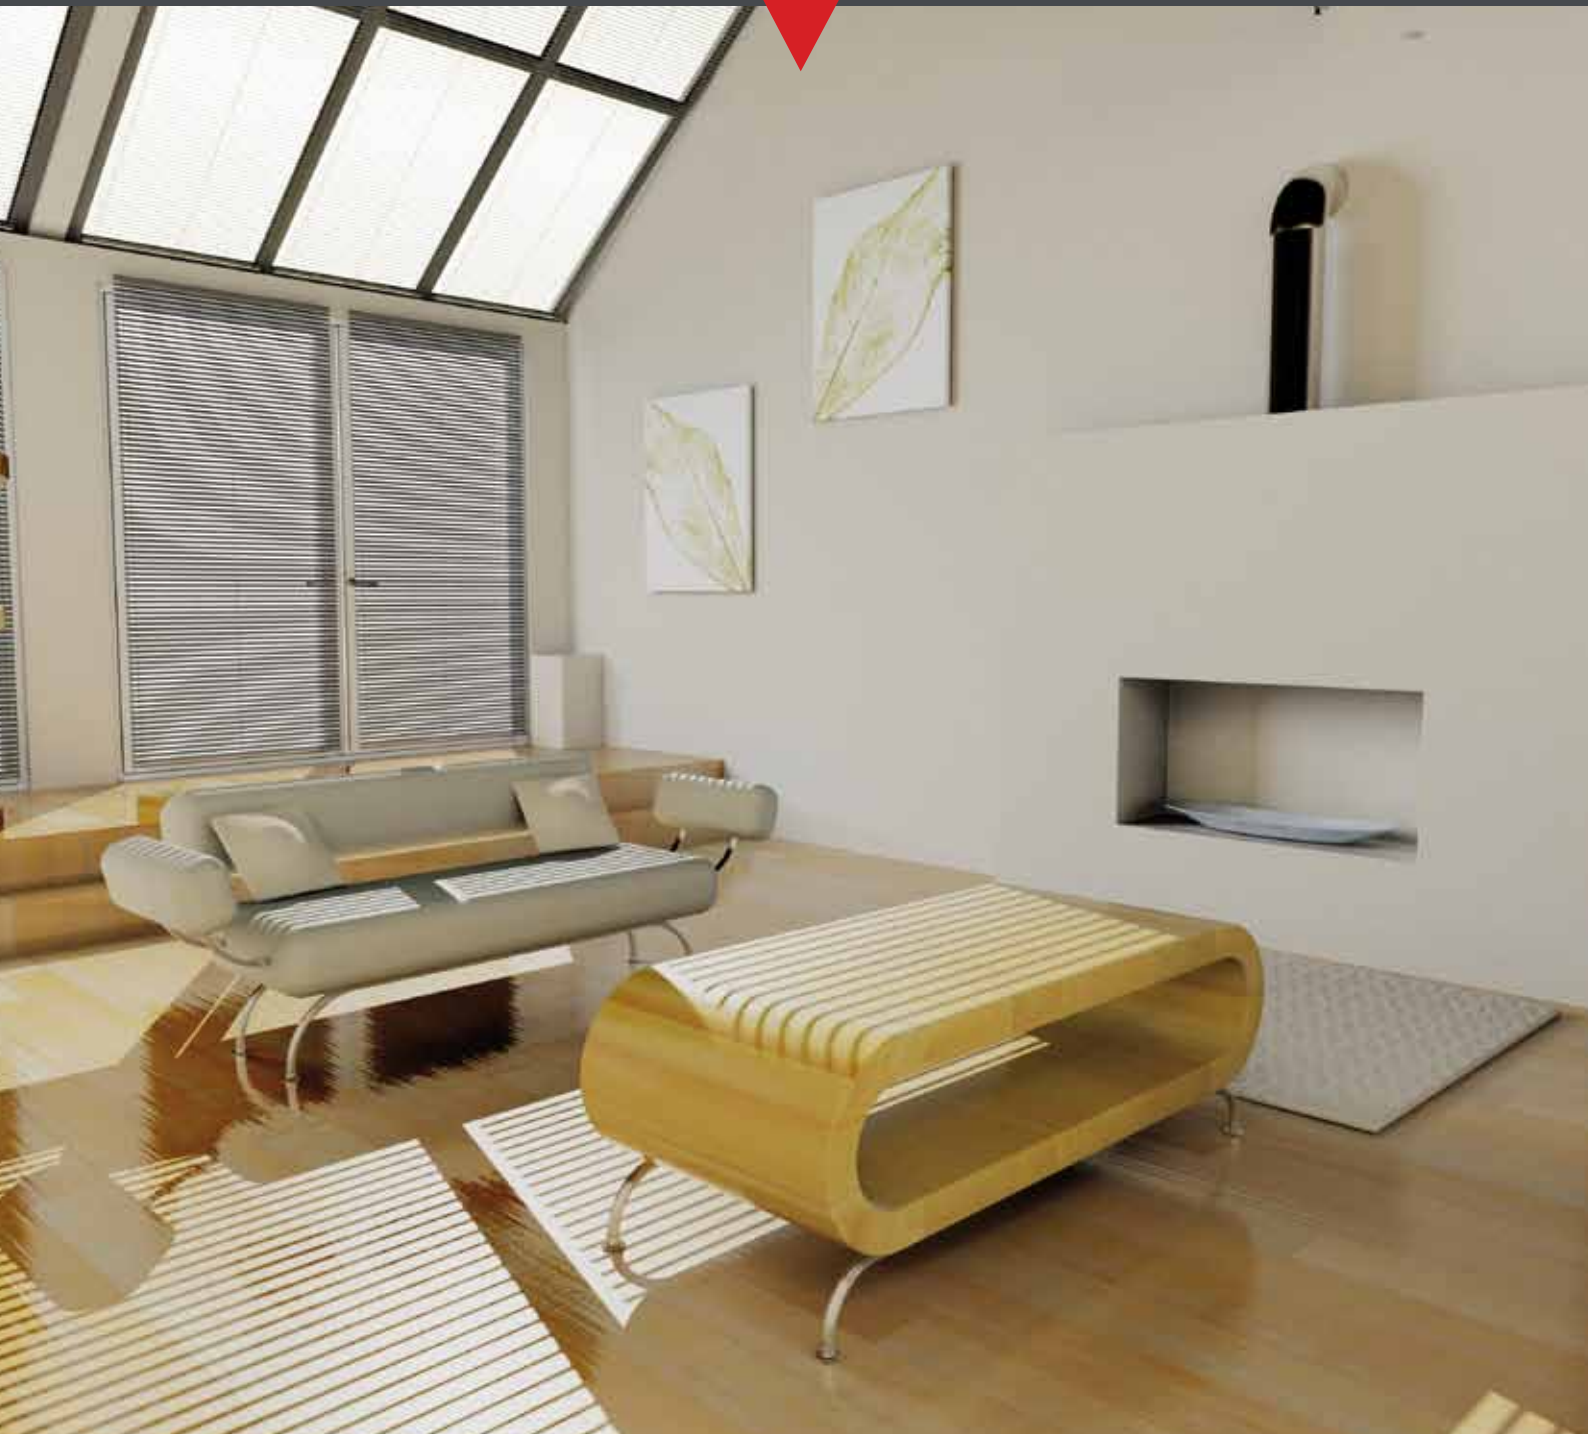

KEIM

KEIM INNOTOP®

THE ALLROUNDER FOR INTERIOR APPLICATION.
MINERAL PAINT CAN BE SO EASY.

KEIM Innotop –

KEIM Innotop has an excellent consistence for corners and edges. The paint has a particularly easy flow and high yielding. Fantastic!

KEIM Innotop has great hiding power. The paint is very easy to apply and to smooth out. It makes work fun.

KEIM Innotop – top easy - top safe!

Open the bucket – paint – ready!

KEIM presents the new sol-silicate paint for interiors: Innotop - top easy and top safe.

KEIM Innotop makes painting really enjoyable. Suitable for render, plasterboard, old paint coatings, woodchip wallpaper, new and old substrates, wall and ceiling, living and working areas.

KEIM Innotop is the **new top star** among the allrounders for interiors.

The pleasant whiteness, the amazingly simple workability and last but not least a fantastic painting result will for sure get you totally enthusiastic about.

top easy – top safe

Enjoy the safe result: uniform and streak-free. That's great.