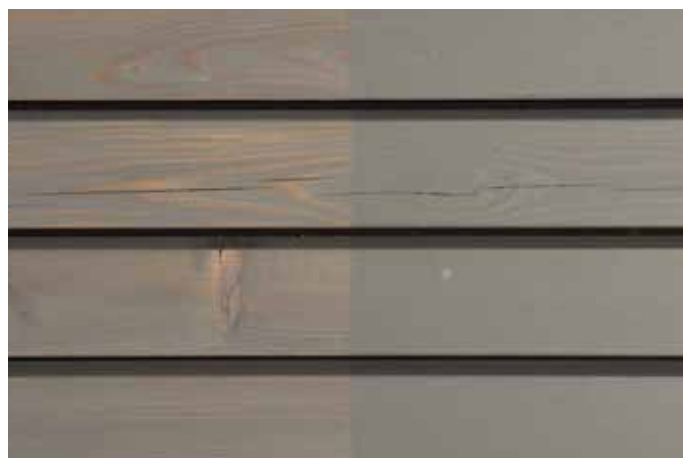

Colour shade No. 4831-M
single coated

Colour shade No. 4831-M
double coated